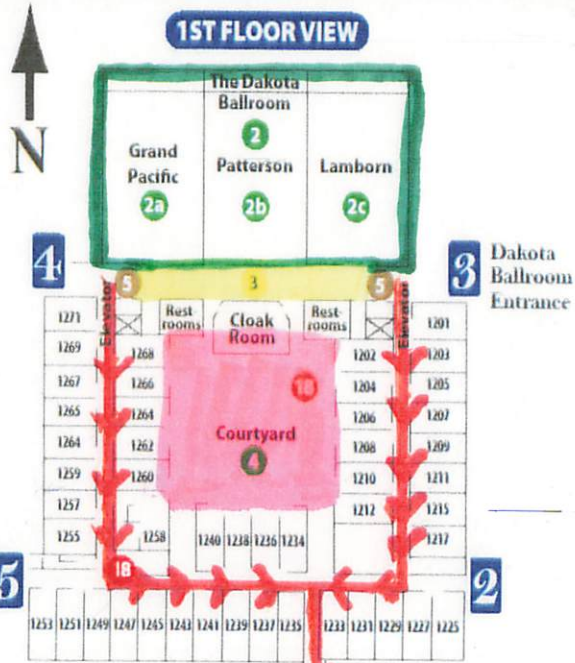

# MATHCOUNTS EVENT LOCATIONS

## GUEST SERVICE MAP

Welcome to Bismarck!

- 1 The Missouri Room **SPRINT & TARGET ROUNDS**  
1a. Heart  
1b. Sheyenne  
1c. Cannonball **9:00-11:40 AM**
- 2 The Dakota Ballroom **LUNCHEON & COUNTDOWN ROUND**  
2a. Grand Pacific  
2b. Patterson  
2c. Lamborn
- 3 Cloak Room **REGISTRATION 7:30-9 AM**
- 4 Courtyard **t-shirts & Group Photo after Lunch**
- 5 Elevators
- 6 Business Center
- 7 Front Desk (Room Registration)
- 8 Governor's Room
- 9 Lobby
- 10 Game Room
- 11 Exercise Room
- 12 Nickels Lounge & Casino
- 13 Seasons Cafe & Restaurant
- 14 Administrative Offices
- 15 Sales & Catering Office
- 16 Sauna
- 17 WaterPark
- 18 Pop/Ice
- 19 Restrooms

If courtyard gates are locked in the morning, follow routes in red to find testing rooms.

**B BISMARCK HOTEL AND CONFERENCE CENTER**  
800 S. Third Street  
Bismarck, ND  
(701) 258-7700  
[www.thebismarckhotel.com](http://www.thebismarckhotel.com)